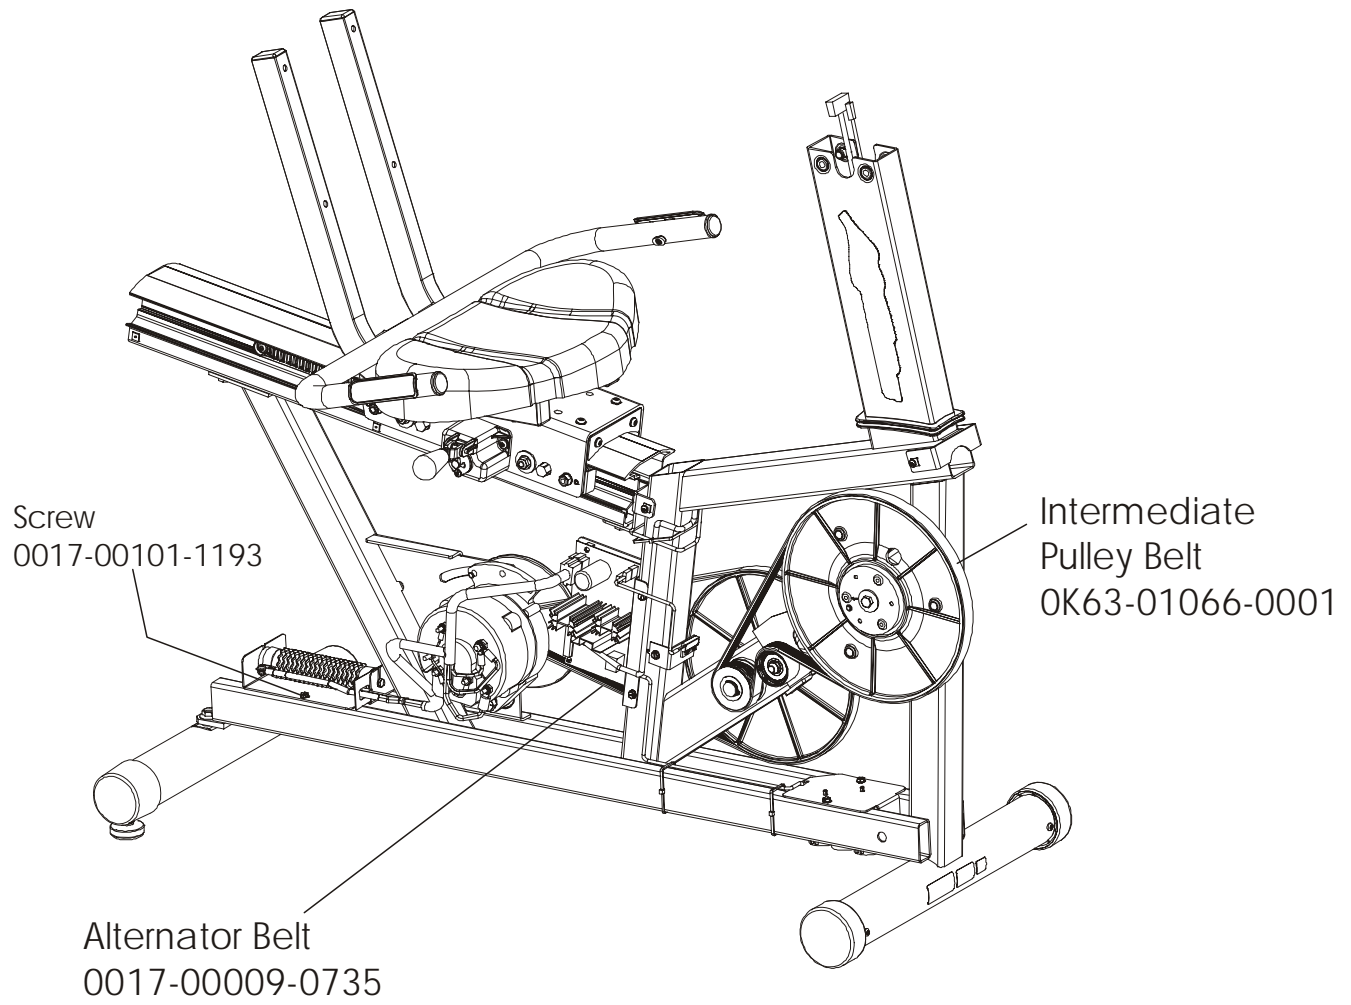

**NOTE: ADDING THE BOLT ON LCD SCREEN TO THE
90RW-0XXX-02 MAKES THE UNIT 90RER-0XXX-02.**

	Page
CONSOLE COMPONENTS	4
CONSOLE SUPPORT ASSEMBLY	5
SHROUDS, END CAP, CRANKARMS AND PEDALS	6
BELTS.....	7
RESISTOR ASSEMBLY	8
POWER CONTROL BOARD	9
ALTERNATOR W/PULLEY	10
CRANKSHAFT AND BEARING ASSEMBLY.....	11
INTERMEDIATE SHAFT AND BEARING ASSEMBLY.....	12
IDLER BRACKET ASSEMBLY.....	13
SEAT ASSEMBLY.....	14
SEAT BOTTOM ASSEMBLY.....	15
SEAT FRAME ASSEMBLY.....	16
SEAT PADS AND ACCESSORY TRAY.....	17
EXTRUSION ASSEMBLY.....	18
SEAT LOCKING ASSEMBLY.....	19
WHEEL AND LEVELER.....	20
CABLES.....	21

ARCTIC SILVER 90RW
Console Support Assembly

90RW-0XXX-02
S/N CCK100000 and UP

ARCTIC SILVER 90RW
Shrouds, End cap and Pedals

90RW-0XXX-02
S/N CCK100000 and UP

ARCTIC SILVER 90RW

Belts

90RW-0XXX-02

S/N CCK100000 and UP

ARCTIC SILVER 90RW
Resistor Assembly

90RW-0XXX-02
S/N CCK100000 and UP

ARCTIC SILVER 90RW
Power Control Board

90RW-0XXX-02
S/N CCK100000 and UP

Assembly Number - AK39-00022-0002

ARCTIC SILVER 90RW
Alternator w/Pulley Assembly

90RW-0XXX-02
S/N CCK100000 and UP

Assembly Number – AK63-00093-0000

ARCTIC SILVER 90RW

Crank Shaft and Bearing Assembly

90RW-0XXX-02
S/N CCK100000 and UP

ARCTIC SILVER 90RW

Intermediate Shaft and Bearing Assembly